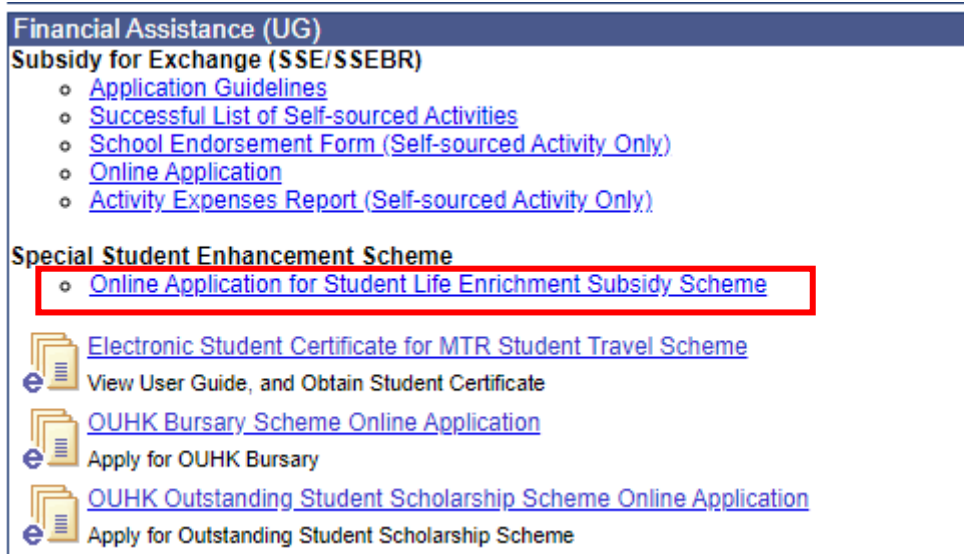

The Open University of Hong Kong  
User Guide for the Application for the Student Life Enrichment Subsidy Scheme  
URL: <https://www.ouhk.edu.hk/MyOUHK>

---

1. Login [MyOUHK](#)

The logo for MyOUHK, featuring the text 'MyOUHK' in a stylized, 3D font. The 'M' and 'Y' are blue, while 'O', 'U', 'H', and 'K' are green. The letters have a slight shadow and a gradient effect.

[Help \(Students and alumni, Staff\)](#)

[Forgot password \(Students and alumni, Staff\)](#)

2. Select “New MyOUHK” or “Old MyOUHK” under My Programme

3. For Old MyOUHK interface, select “**Online Application for Student Life Enrichment Subsidy Scheme**” under **Financial Assistance (UG)**